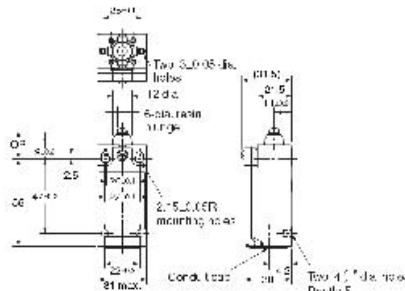

# CD4N Limit Switch 安全行程开关

CD4N-1131  
CD4N-1C31  
CD4N-1D31

CD4N-1132  
CD4N-1C32  
CD4N-1D32

CD4N-1162  
CD4N-1C62  
CD4N-1D62

CD4N-1172  
CD4N-1C72  
CD4N-1D72

CD4N-1120  
CD4N-1C20  
CD4N-1D20

CD4N-1122  
CD4N-1C22  
CD4N-1D22