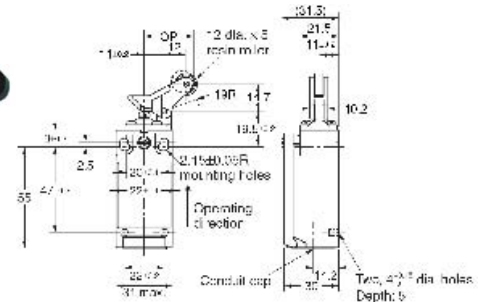

# CD4N Limit Switch 安全行程开关

CD4N-1131  
CD4N-1C31  
CD4N-1D31

CD4N-1132  
CD4N-1C32  
CD4N-1D32

CD4N-1162  
CD4N-1C62  
CD4N-1D62

CD4N-1172  
CD4N-1C72  
CD4N-1D72

CD4N-1120  
CD4N-1C20  
CD4N-1D20

CD4N-1122  
CD4N-1C22  
CD4N-1D22