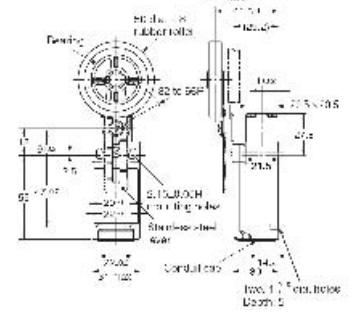

CD4N Limit Switch 安全行程开关