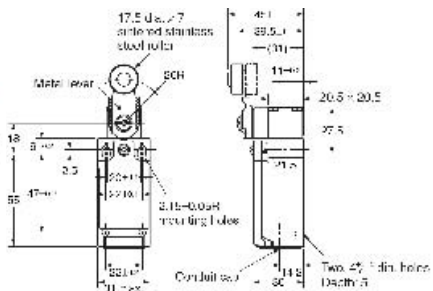

CD4N-1125
CD4N-1C25
CD4N-1D25