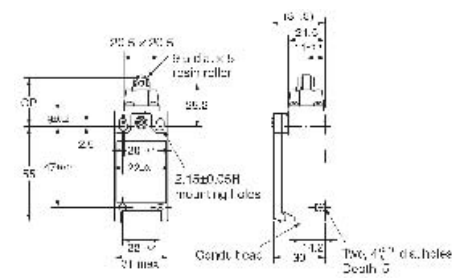

# CD4N Limit Switch 安全行程开关

CD4N-1131  
CD4N-1C31  
CD4N-1D31

CD4N-1132  
CD4N-1C32  
CD4N-1D32

CD4N-1162  
CD4N-1C62  
CD4N-1D62

CD4N-1172  
CD4N-1C72  
CD4N-1D72

CD4N-1120  
CD4N-1C20  
CD4N-1D20

CD4N-1122  
CD4N-1C22  
CD4N-1D22