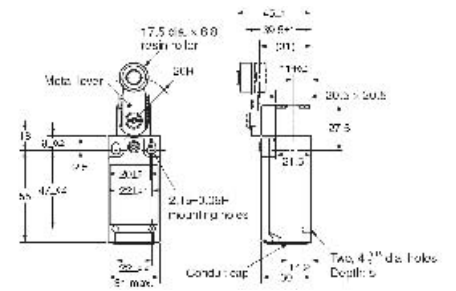

# CD4N Limit Switch 安全行程开关

CD4N-1131  
CD4N-1C31  
CD4N-1D31

CD4N-1132  
CD4N-1C32  
CD4N-1D32

CD4N-1162  
CD4N-1C62  
CD4N-1D62

CD4N-1172  
CD4N-1C72  
CD4N-1D72

CD4N-1120  
CD4N-1C20  
CD4N-1D20

CD4N-1122  
CD4N-1C22  
CD4N-1D22