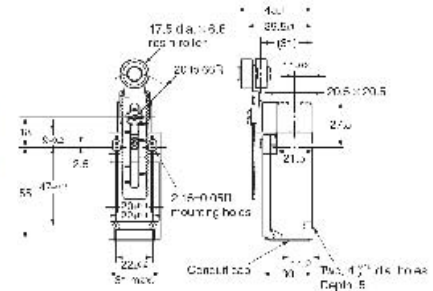

CD4N-112G
CD4N-1C2G
CD4N-1D2G